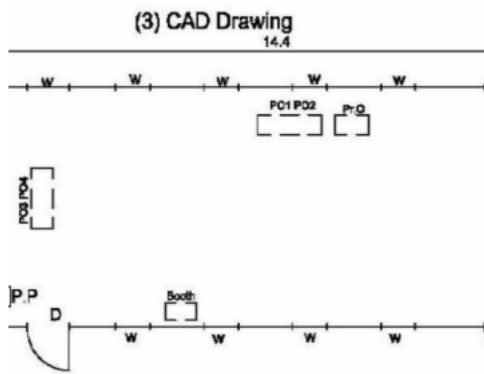

Nazri Naksha

Google Map View

Polling Station Building Front View

Polling Station Front View

Cad View

Key MAP View