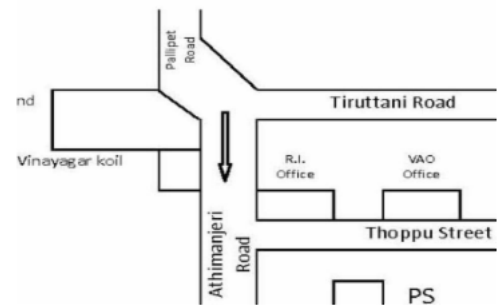

Cad View

Key MAP View

(3) CAD DRAWING

(4) Key Map