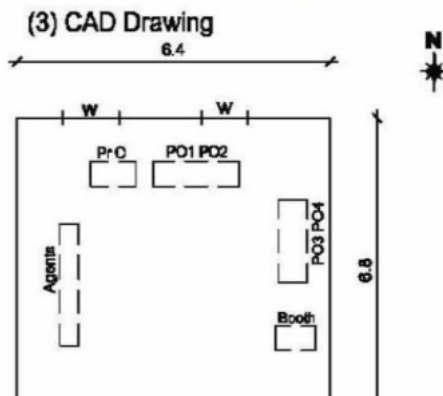

Nazri Naksha

Google Map View

Polling Station Building Front View

Polling Station Front View

Cad View

Key MAP View