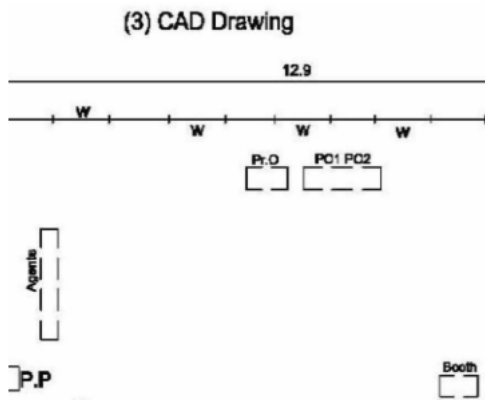

Nazri Naksha

Google Map View

Polling Station Building Front View

Polling Station Front View

Cad View

Key MAP View