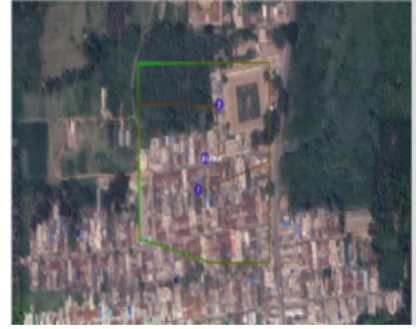

Nazri Naksha

Google Map View