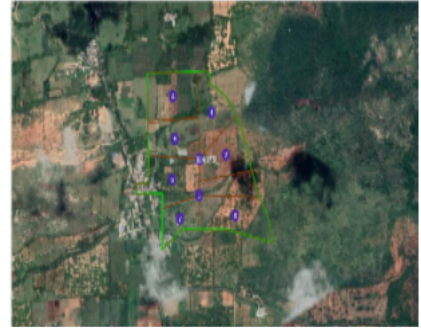

Nazri Naksha

Google Map View