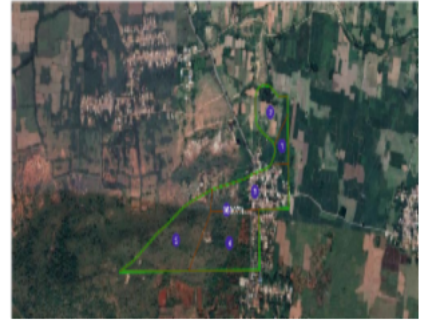

Nazri Naksha

Google Map View