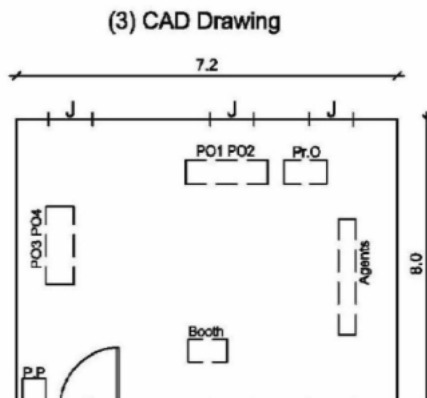

Nazri Naksha

Google Map View

Polling Station Building Front View

Polling Station Front View

Cad View

Key MAP View