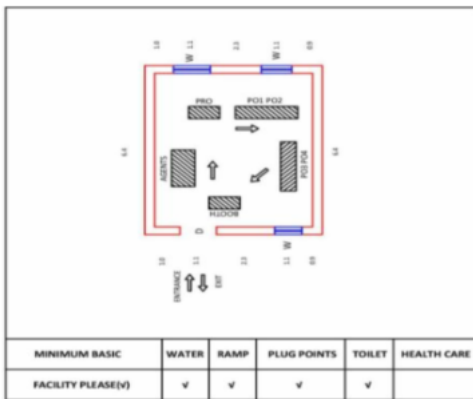

Nazri Naksha

Google Map View

Polling Station Building Front View

Polling Station Front View

Cad View

Key MAP View