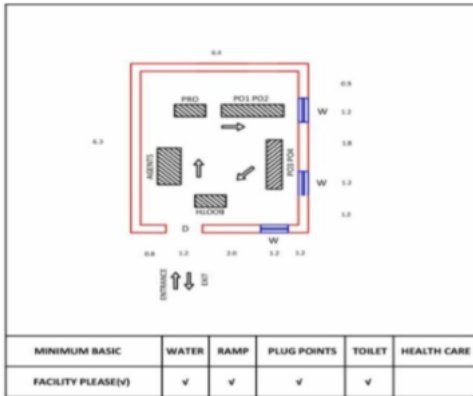

Nazri Naksha

Google Map View

Polling Station Building Front View

Polling Station Front View

Cad View

Key MAP View