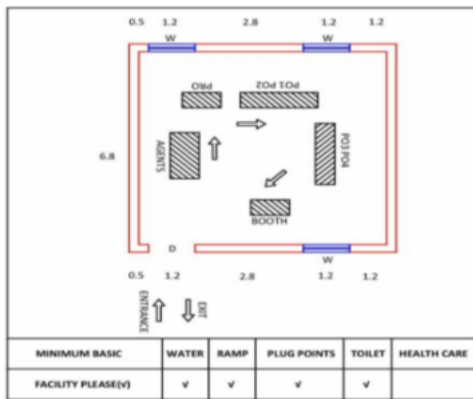

Nazri Naksha

Google Map View

Polling Station Building Front View

Polling Station Front View

Cad View

Key MAP View