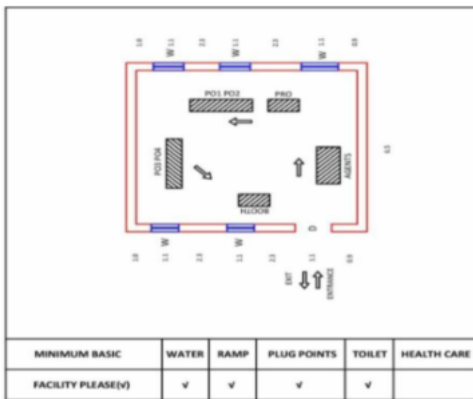

Nazri Naksha

Google Map View

Polling Station Building Front View

Polling Station Front View

Cad View

Key MAP View