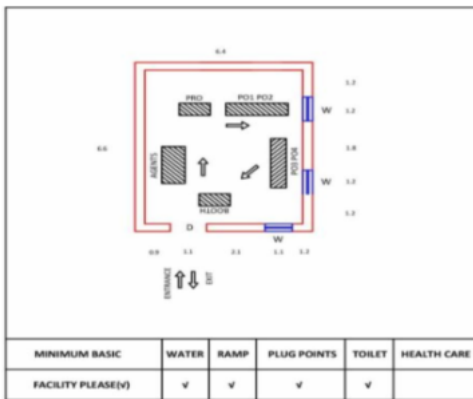

Nazri Naksha

Google Map View

Polling Station Building Front View

Polling Station Front View

Cad View

Key MAP View