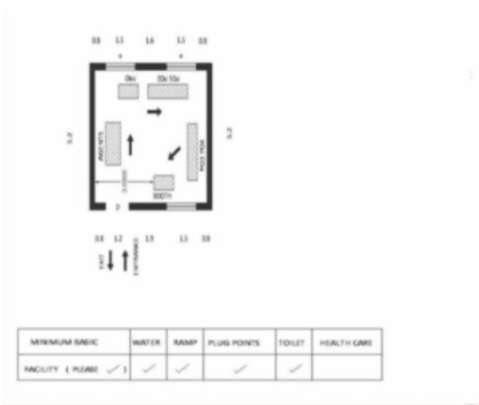

Nazri Naksha

Google Map View

Polling Station Building Front View

Polling Station Front View

Cad View

Key MAP View