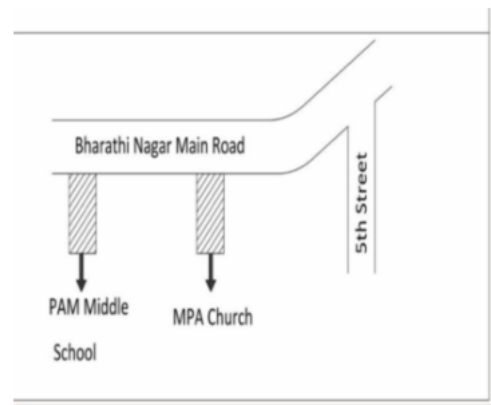

Cad View

Key MAP View

POLLING STATION :131