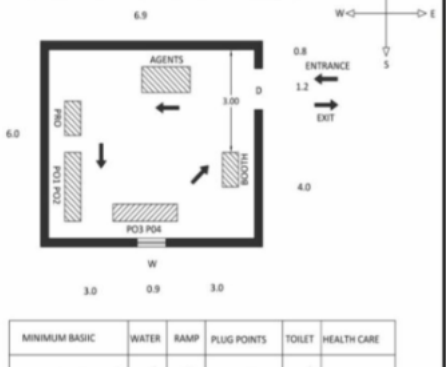

Cad View

Key MAP View

POLLING STATION :131