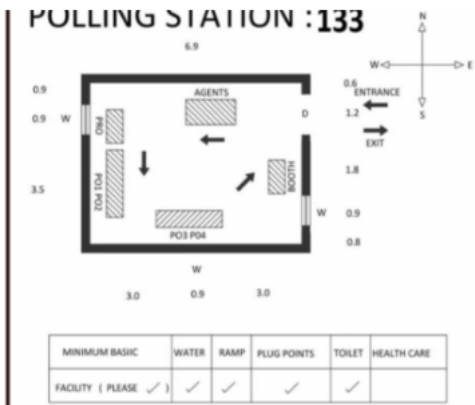

Nazri Naksha

Google Map View

Polling Station Building Front View

Polling Station Front View

Cad View

Key MAP View