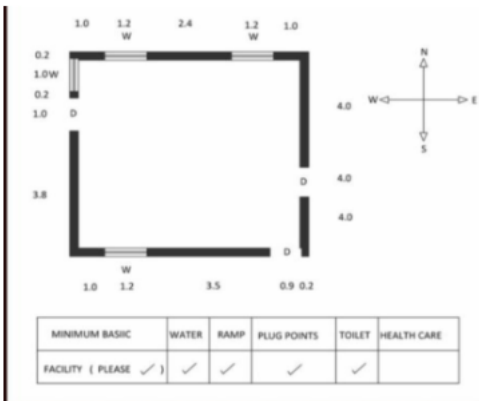

Nazri Naksha

Google Map View

Polling Station Building Front View

Polling Station Front View

Cad View

Key MAP View