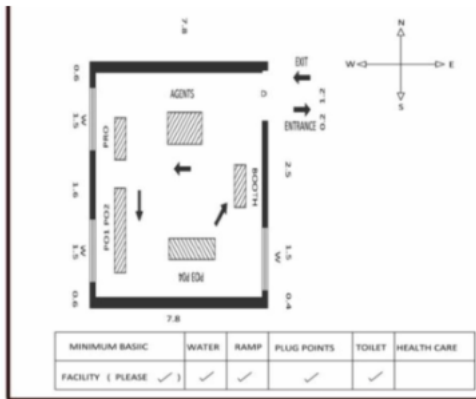

Nazri Naksha

Google Map View

Polling Station Building Front View

Polling Station Front View

Cad View

Key MAP View