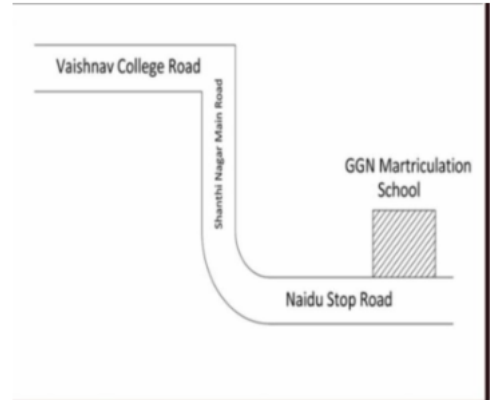

Nazri Naksha

Google Map View

Polling Station Building Front View

Polling Station Front View

Cad View

Key MAP View

MINIMUM BASIC	WATER	RAMP	PLUG POINTS	TOILET	HEALTH CARE
FACILITY (PLEASE ✓)	✓	✓	✓	✓