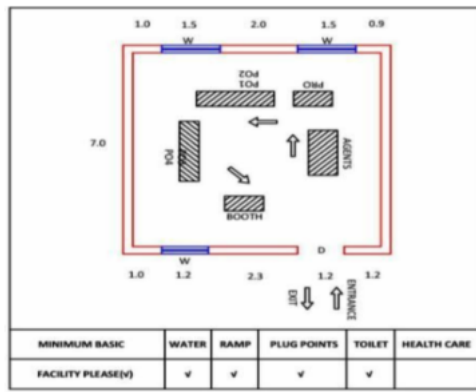

Nazri Naksha

Google Map View

Polling Station Building Front View

Polling Station Front View

Cad View

Key MAP View