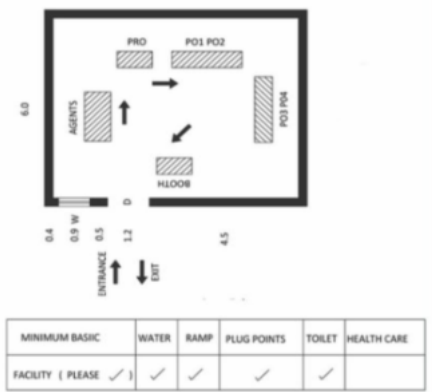

Nazri Naksha

Google Map View

Polling Station Building Front View

Polling Station Front View

Cad View

Key MAP View