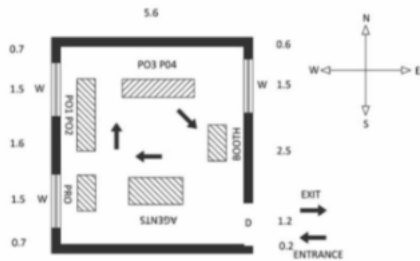

Nazri Naksha

Google Map View

Polling Station Building Front View

Polling Station Front View

Cad View

MINIMUM BASIC	WATER	RAMP	PLUG POINTS	TOILET	HEALTH CARE
FACILITY (PLEASE ✓)	✓	✓	✓	✓	

Key MAP View