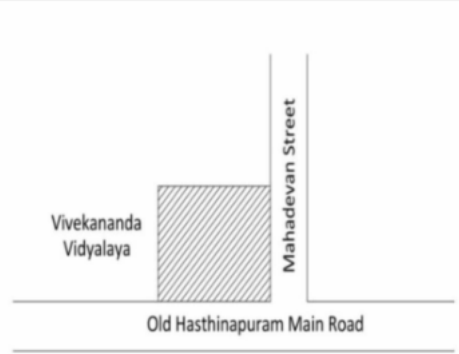

Cad View

Key MAP View

MINIMUM BASIC	WATER	RAMP	PLUG POINTS	TOILET	HEALTH CARE
FACILITY (PLEASE ✓)	✓	✓	✓	✓