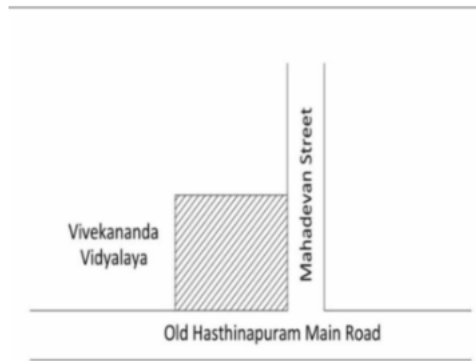

Cad View

Key MAP View

MINIMUM BASIC	WATER	RAMP	PLUG POINTS	TOILET	HEALTH CARE
FACILITY (PLEASE ✓)	✓	✓	✓	✓