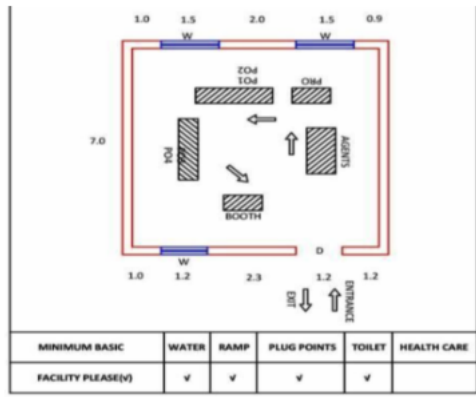

Nazri Naksha

Google Map View

Polling Station Building Front View

Polling Station Front View

Cad View

Key MAP View