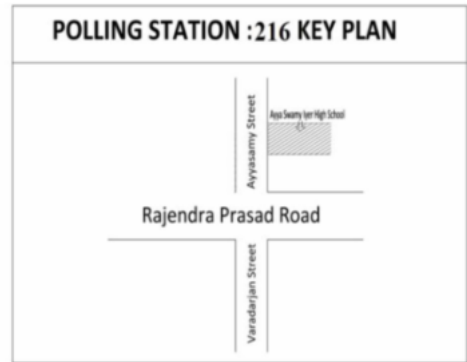

Key MAP View

POLLING STATION : 216 KEY PLAN