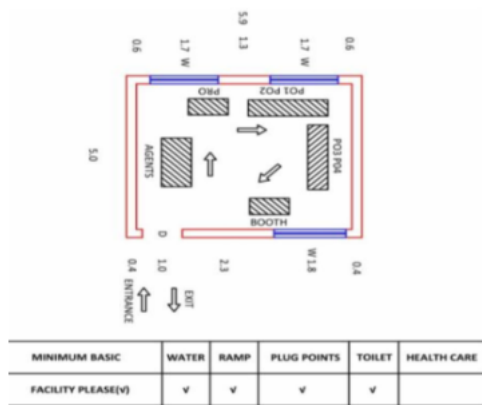

Nazri Naksha

Google Map View

Polling Station Building Front View

Polling Station Front View

Cad View

Key MAP View