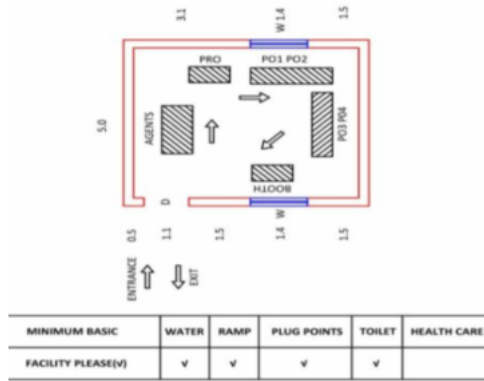

Nazri Naksha

Google Map View

Polling Station Building Front View

Polling Station Front View

Cad View

Key MAP View