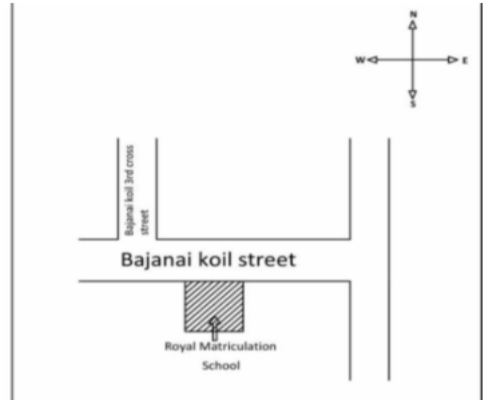

Cad View

Key MAP View

MINIMUM BASIC	WATER	RAMP	PLUG POINTS	TOILET	HEALTH CARE
FACILITY PLEASE(V)	✓	✓	✓	✓