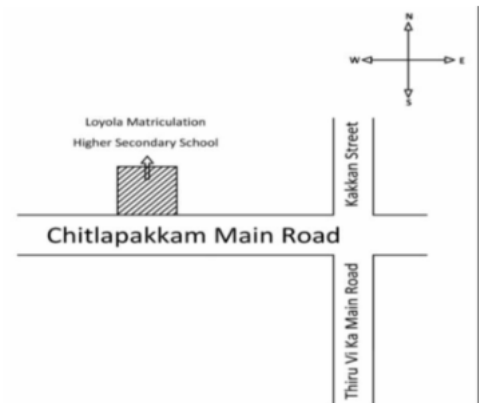

Cad View

Key MAP View

MINIMUM BASIC	WATER	RAMP	PLUG POINTS	TOILET	HEALTH CARE
FACILITY PLEASE(V)	✓	✓	✓	✓