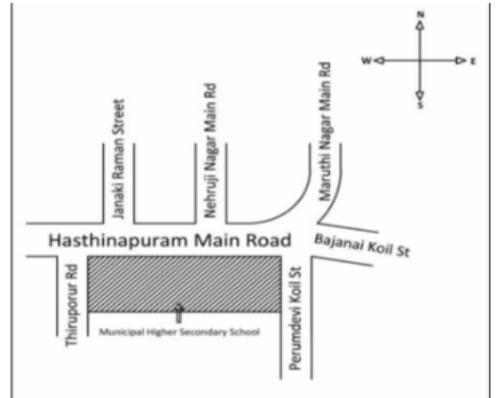

Nazri Naksha

Google Map View

Polling Station Building Front View

Polling Station Front View

Cad View

Key MAP View

MINIMUM BASIC	WATER	RAMP	PLUG POINTS	TOILET	HEALTH CARE
FACILITY PLEASE(V)	✓	✓	✓	✓