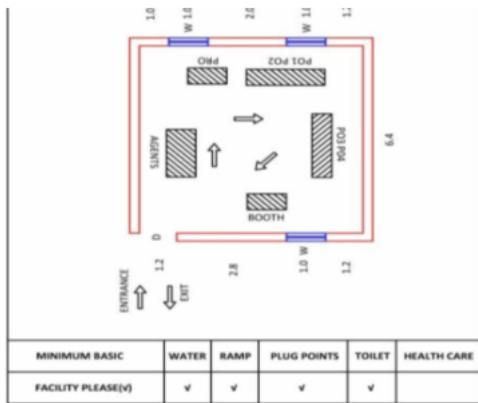

Nazri Naksha

Google Map View

Polling Station Building Front View

Polling Station Front View

Cad View

Key MAP View