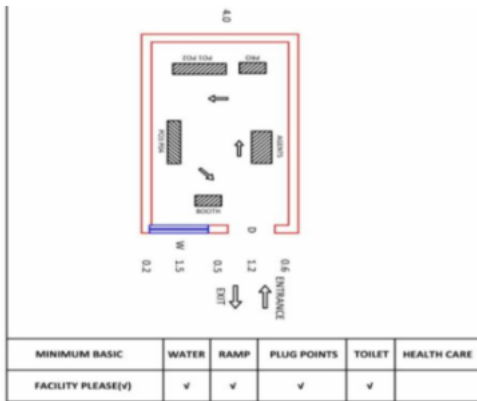

Nazri Naksha

Google Map View

Polling Station Building Front View

Polling Station Front View

Cad View

Key MAP View