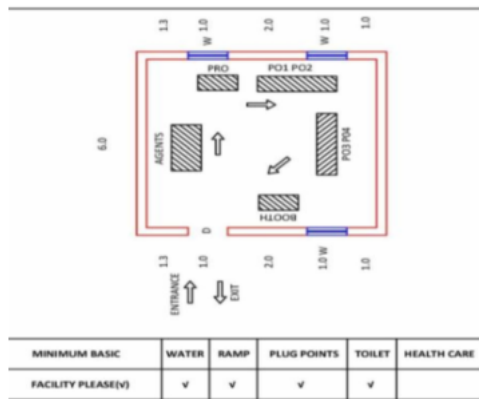

Nazri Naksha

Google Map View

Polling Station Building Front View

Polling Station Front View

Cad View

Key MAP View