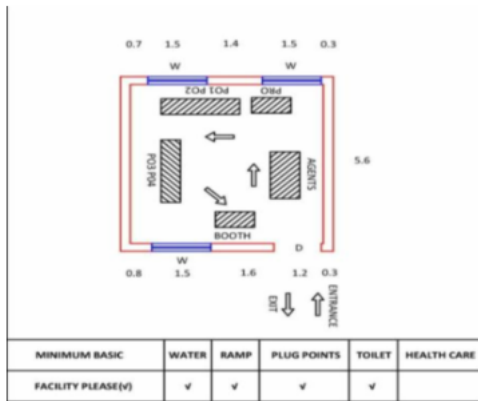

Nazri Naksha

Google Map View

Polling Station Building Front View

Polling Station Front View

Cad View

Key MAP View