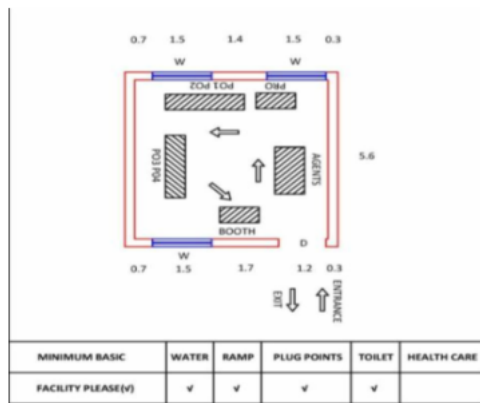

Nazri Naksha

Google Map View

Polling Station Building Front View

Polling Station Front View

Cad View

Key MAP View