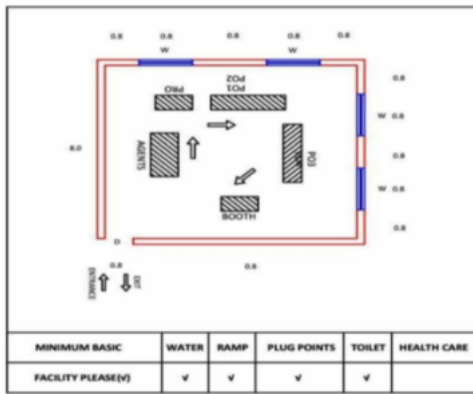

Nazri Naksha

Google Map View

Polling Station Building Front View

Polling Station Front View

Cad View

Key MAP View