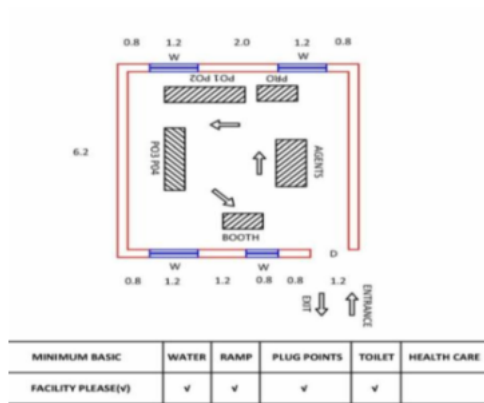

Nazri Naksha

Google Map View

Polling Station Building Front View

Polling Station Front View

Cad View

Key MAP View