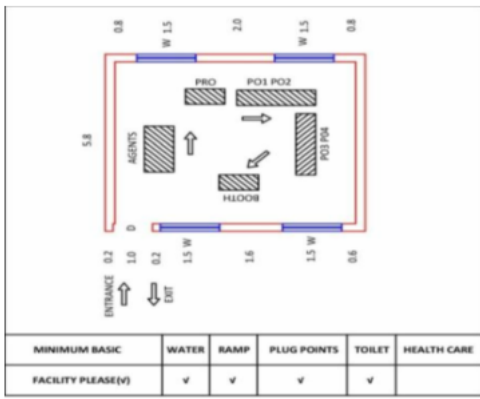

Nazri Naksha

Google Map View

Polling Station Building Front View

Polling Station Front View

Cad View

Key MAP View