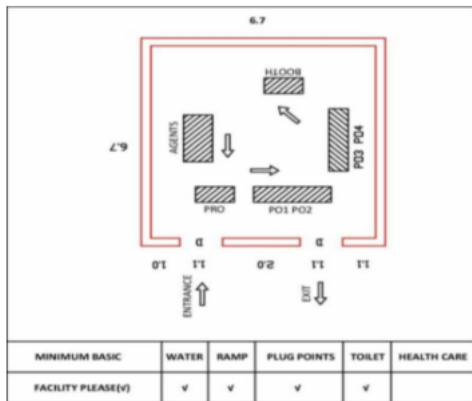

Nazri Naksha

Google Map View

Polling Station Building Front View

Polling Station Front View

Cad View

Key MAP View