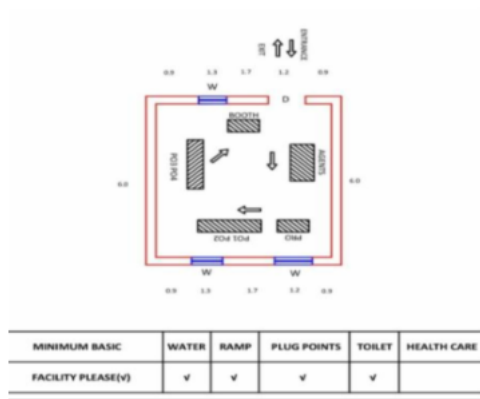

Nazri Naksha

Google Map View

Polling Station Building Front View

Polling Station Front View

Cad View

Key MAP View