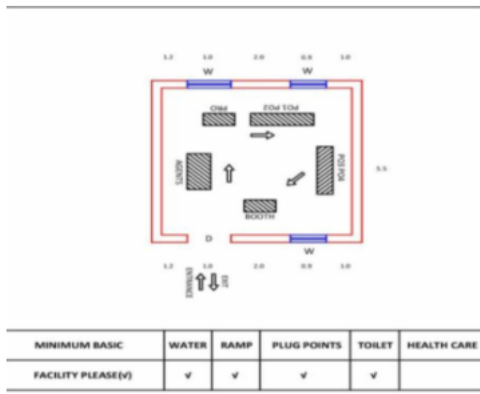

Nazri Naksha

Google Map View

Polling Station Building Front View

Polling Station Front View

Cad View

Key MAP View