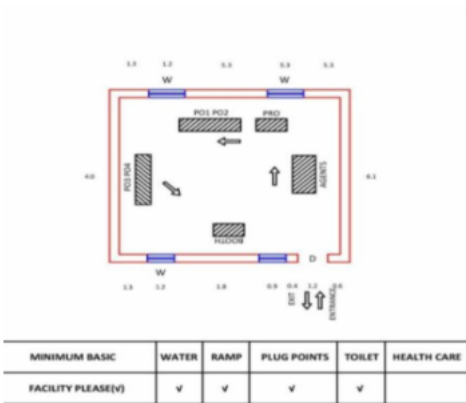

Nazri Naksha

Google Map View

Polling Station Building Front View

Polling Station Front View

Cad View

Key MAP View