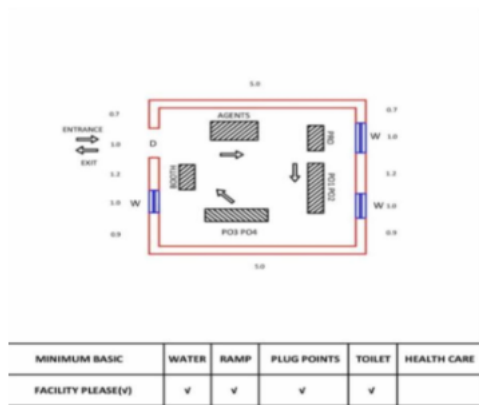

Nazri Naksha

Google Map View

Polling Station Building Front View

Polling Station Front View

Cad View

Key MAP View