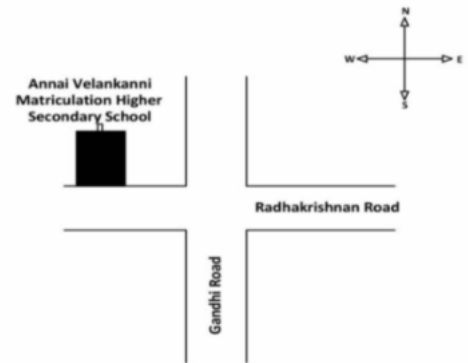

Cad View

Key MAP View

MINIMUM BASIC	WATER	RAMP	PLUG POINTS	TOILET	HEALTH CARE
FACILITY PLEASE(V)	✓	✓	✓	✓