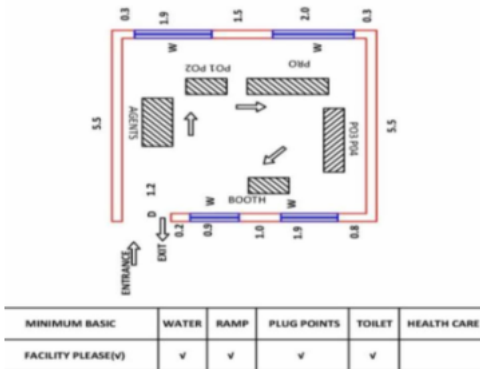

Nazri Naksha

Google Map View

Polling Station Building Front View

Polling Station Front View

Cad View

Key MAP View