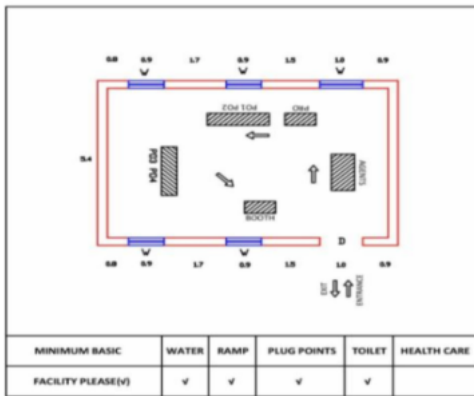

Nazri Naksha

Google Map View

Polling Station Building Front View

Polling Station Front View

Cad View

Key MAP View