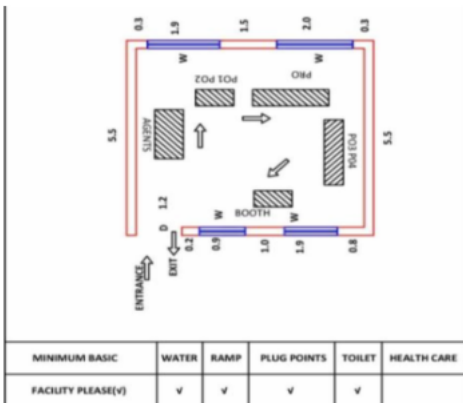

Nazri Naksha

Google Map View

Polling Station Building Front View

Polling Station Front View

Cad View

Key MAP View