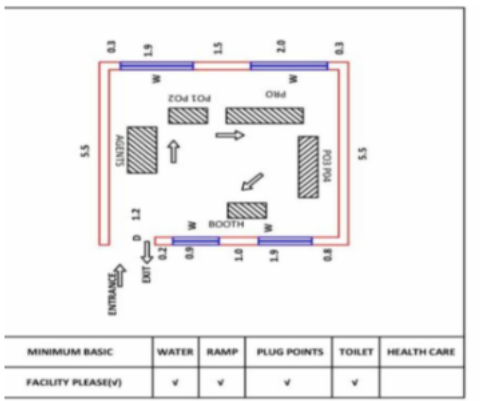

Nazri Naksha

Google Map View

Polling Station Building Front View

Polling Station Front View

Cad View

Key MAP View