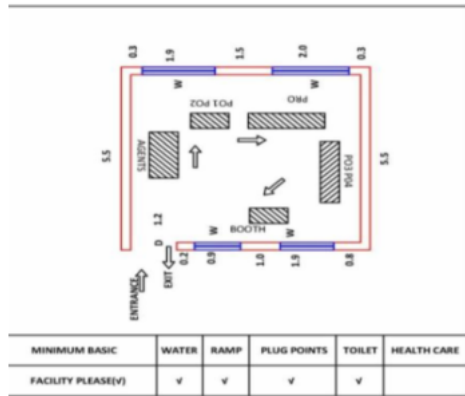

Nazri Naksha

Google Map View

Polling Station Building Front View

Polling Station Front View

Cad View

Key MAP View